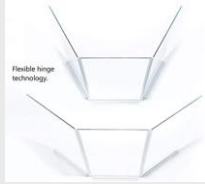

SG7001 - $115 ea. + HST