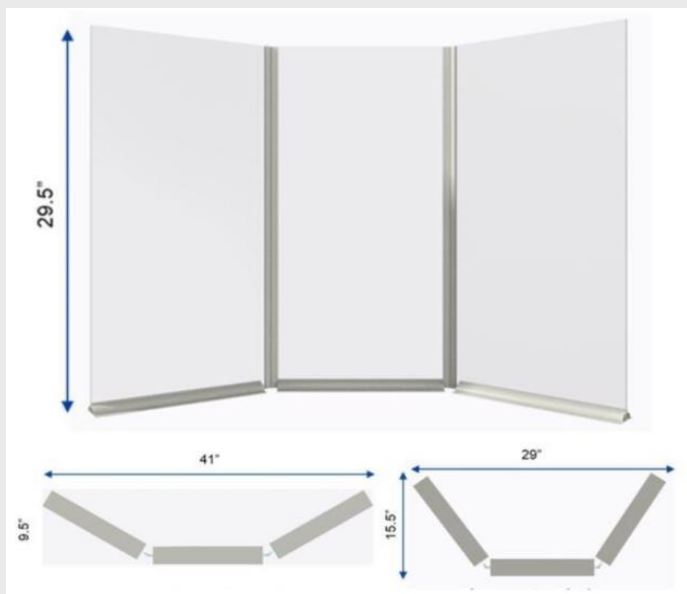

Scratch Resistant Tempered Glass with extruded plastic profile stands

Dimensions: 104.1cm x 74.9cm (41" x 29.5")

Custom sizes are available and prices are TBD according to the sizes

Versatile; can be placed on desks, counters, conference tables, and more.
Move it wherever contact protection is needed.

Product Code: SG7001